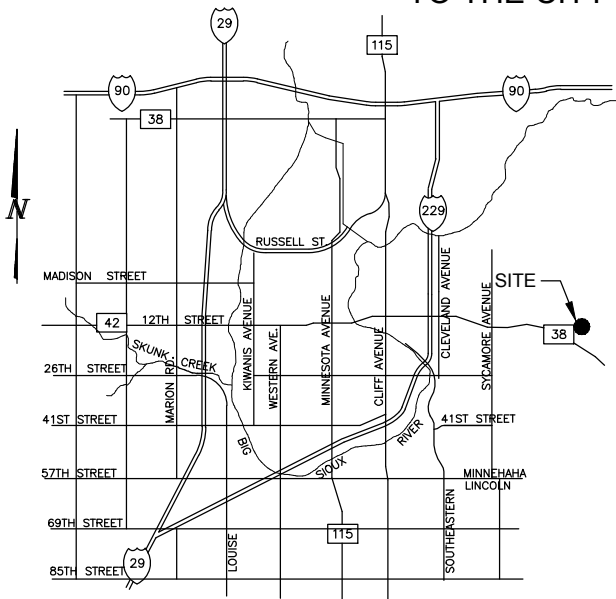

PLAT OF
LOTS 6 & 8, BLOCK 7,
MYSTIC CREEK ADDITION

TO THE CITY OF SIOUX FALLS, MINNEHAHA COUNTY, SOUTH DAKOTA

VICINITY MAP
 CITY OF SIOUX FALLS

- 1JHomes Own
- 1JHomes Built
- 1JHomes Pending/Under Contract
- SPEC
- SOLD

SOUTH BOUNDARY OF TRACT 1
 NORTH BOUNDARY OF TRACT 2A

TRACT 2A
 NELSON'S ADDITION