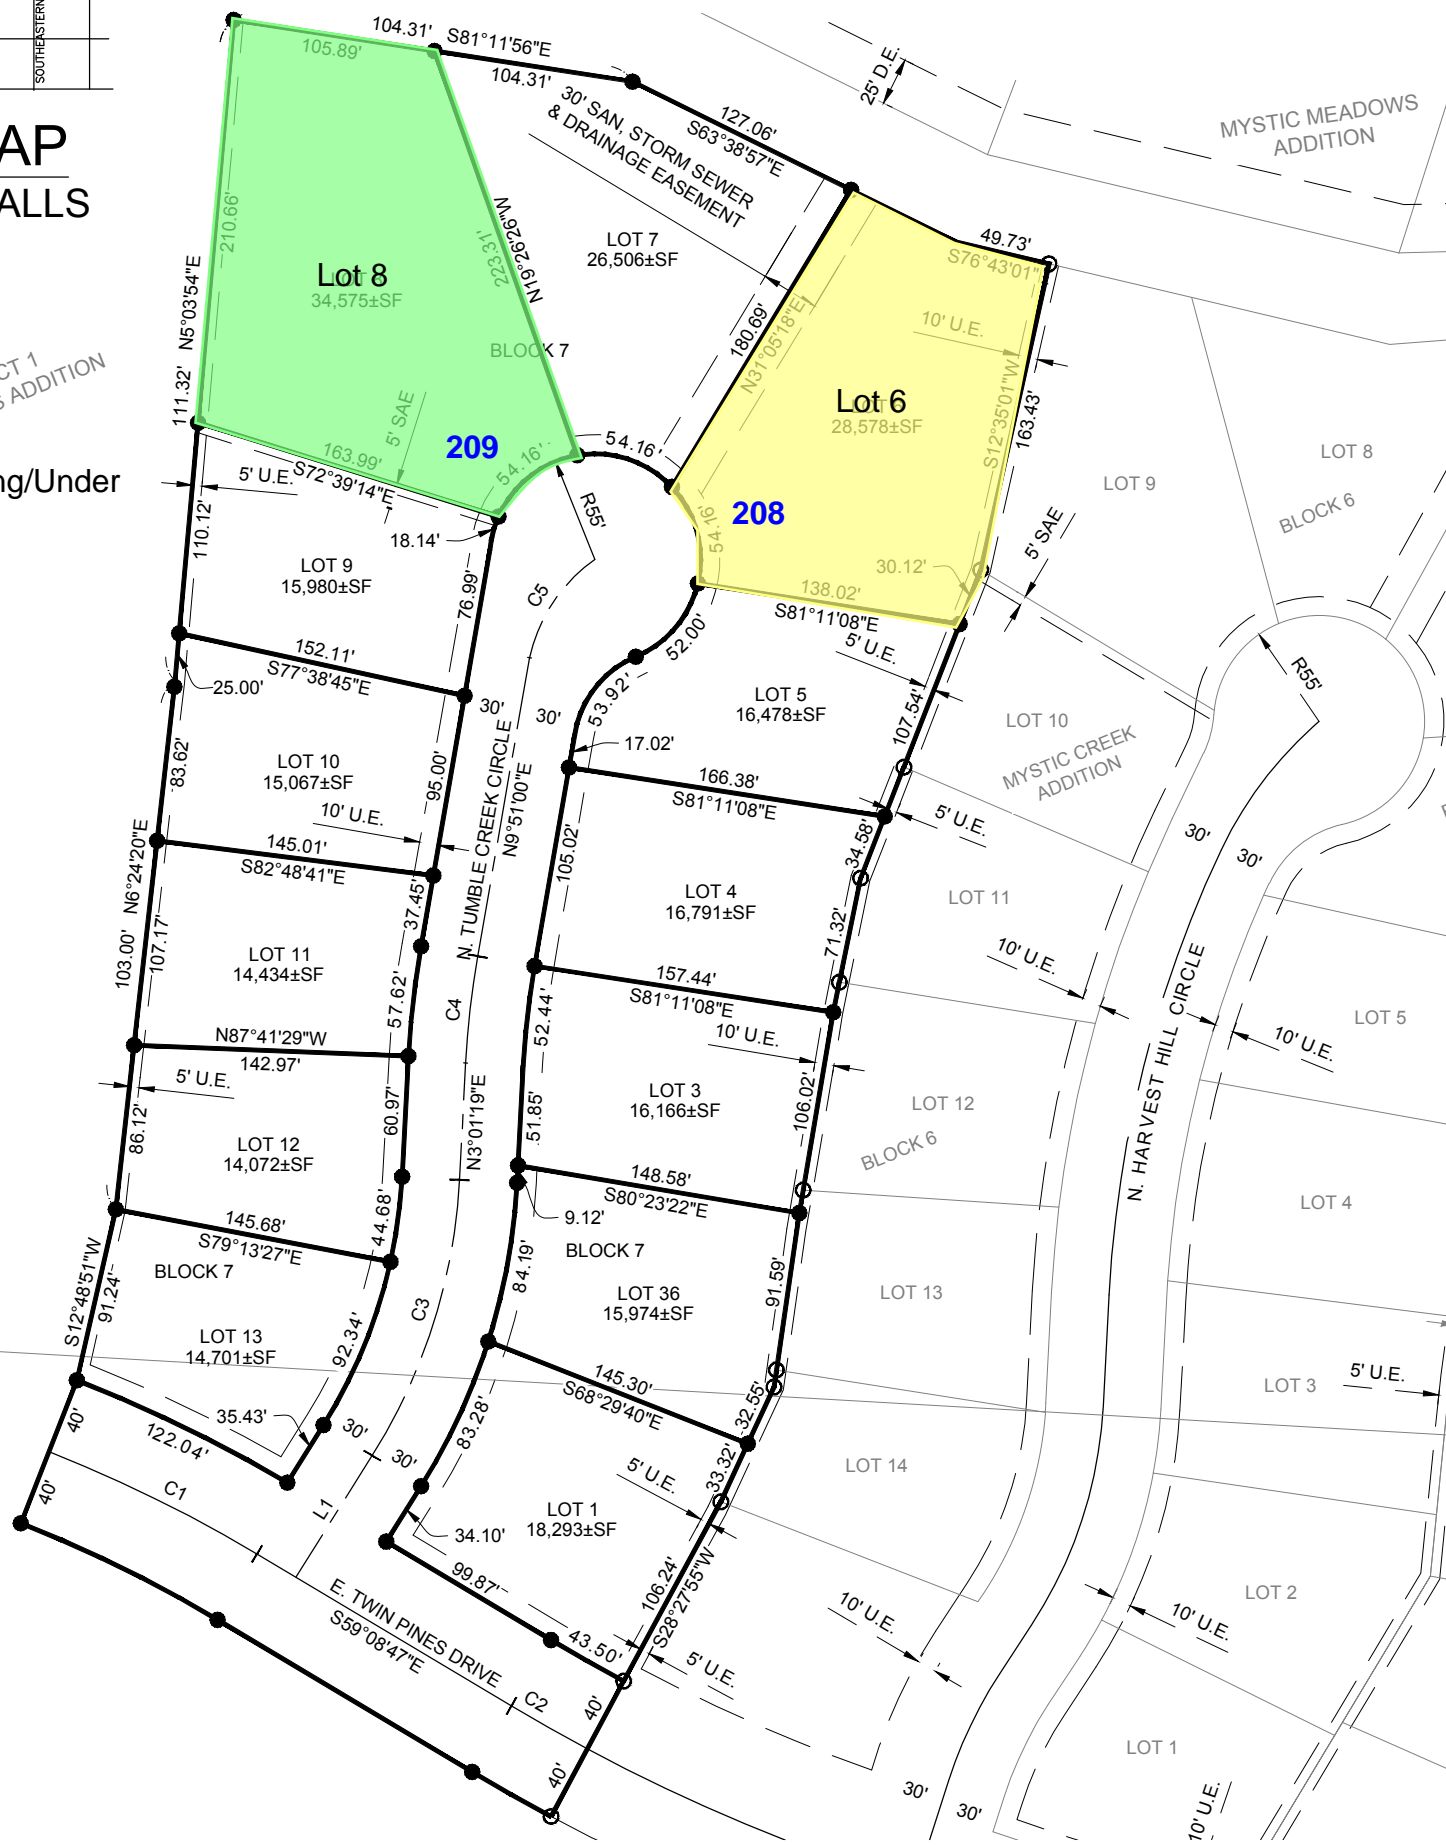

PLAT OF
LOTS 6 & 8, BLOCK 7,
MYSTIC CREEK ADDITION

TO THE CITY OF SIOUX FALLS, MINNEHAHA COUNTY, SOUTH DAKOTA

VICINITY MAP
 CITY OF SIOUX FALLS

- 1JHomes Own
- 1JHomes Built
- 1JHomes Pending/Under Contract
- SPEC
- SOLD

SOUTH BOUNDARY OF TRACT 1
 NORTH BOUNDARY OF TRACT 2A

TRACT 2A
 NELSON'S ADDITION