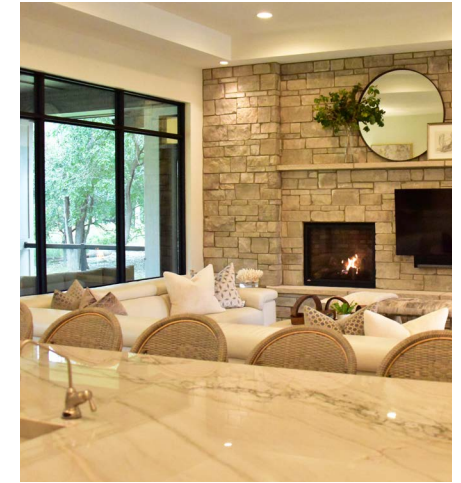

## Other Features:

Mudroom Attached to Laundry

Master Suite w/ Walk-in Closet

Partial Covered Deck

Pantry

One of the best features of this smartly designed single-story is the spacious master suite featuring a custom walk-in shower, double vanity and a roomy walk-in closet. You'll also find a private second and third bedroom in the Juniper which makes it the perfect home for your family.