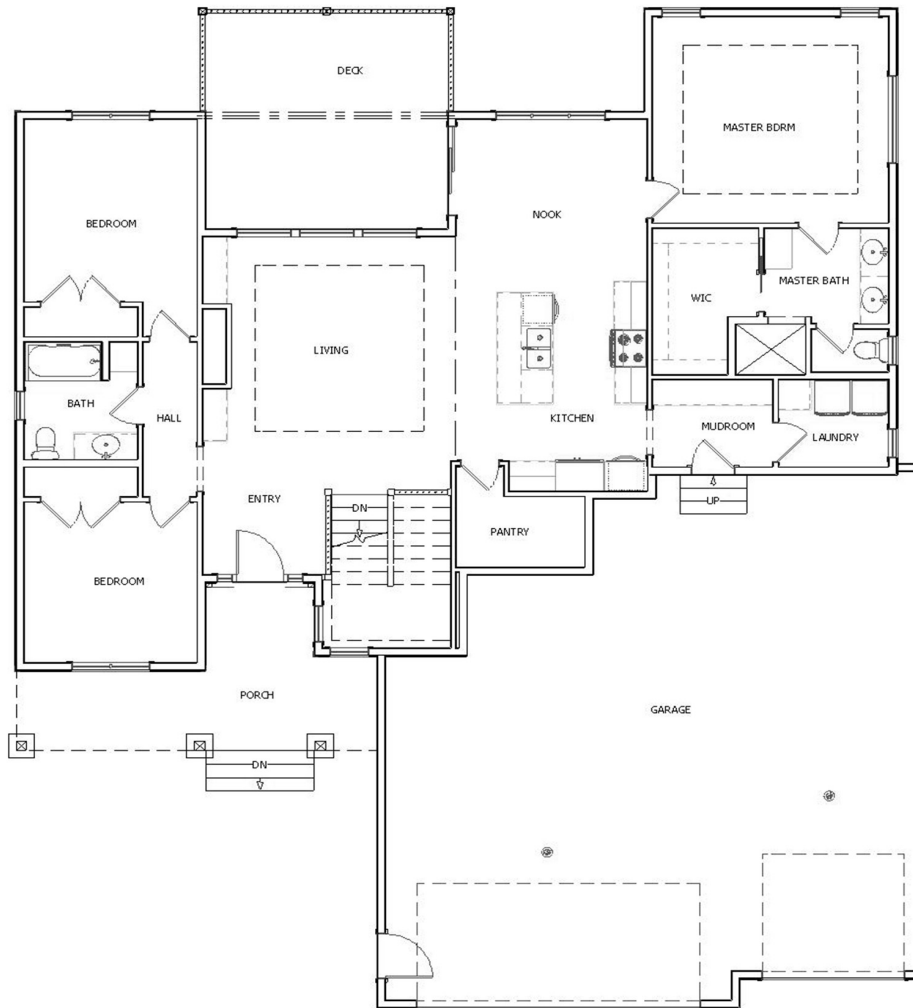

A spacious layout with an open floorplan...

perfect for family game nights and fun!

One of the best features of this smartly designed single-story is the spacious master suite featuring a custom walk-in shower, double vanity and a roomy walk-in closet. You'll also find a private second and third bedroom in the Juniper which makes it the perfect home for your family.

# Model Home The Juniper

-  1,761 sq. ft.
-  3 Bedrooms
-  2 Bathrooms
-  3 Car Garage

## Other Features:

Mudroom Attached to Laundry

Master Suite w/ Walk-in Closet

Partial Covered Deck

Pantry

One of the best features of this smartly designed single-story is the spacious master suite featuring a custom walk-in shower, double vanity and a roomy walk-in closet. You'll also find a private second and third bedroom in the Juniper which makes it the perfect home for your family.