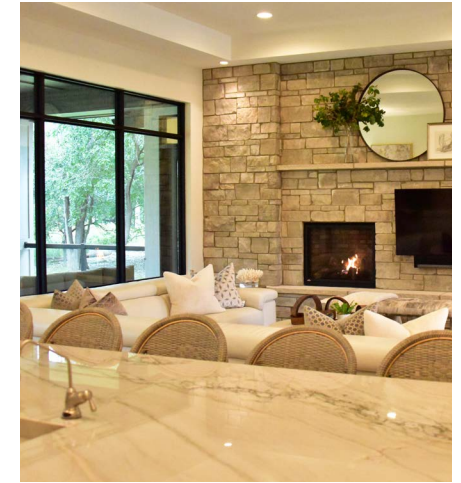

Model Home The Birch

1,632 sq. ft.

3 Bedrooms

2 Bathrooms

3 Car Garage

Other Features:

Master Suite w/ Walk-in Closet

Covered Deck

Pantry

This open floorplan home and sprawling rooms give way to a custom master suite and two additional bedrooms.

☎ 605.232.4000

🌐 1JHomes.com