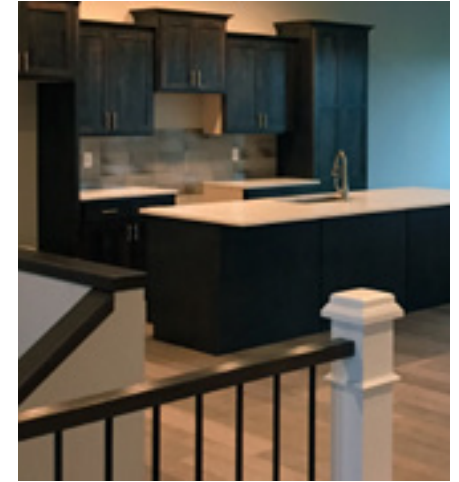

The beautiful, updated style of a modern home...

with plenty of room for everyone.

This home just might have you at hello. The Windsor makes a bold statement before you ever walk in the door, thanks to a grand covered entryway and impressive curb appeal.

Model Home Windsor

1,788 sq. ft.

3 Bedrooms

2 Bathrooms

3 Car Garage

Other Features:

Insulated Garage

Custom Kitchen with
Solid Surface Tops

Great Room with Fireplace

Custom Closet Shelving

Spacious Covered Back Deck

Inside, you'll find an open floor plan that makes the most of your living space, featuring a large kitchen bar that is sure to be everyone's favorite gathering space. Your mudroom is located just off the garage, featuring storage closets and access to the laundry room—perfect for a busy family.