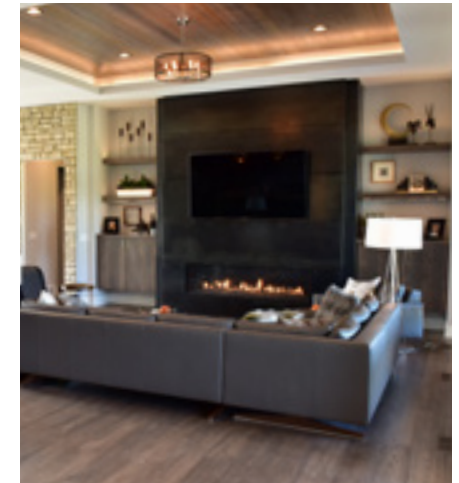

Model Home Kensington

- 1,978 sq. ft.
- 3 Bedrooms
- 2 Bathrooms
- 3 Car Garage

Other Features:

Insulated Garage

Custom Kitchen with
Solid Surface Tops

Great Room with Fireplace

Custom Closet Shelving

Spacious Covered Deck

The luxurious master suite accesses the master bath, a generous walkin closet and laundry room, while two more spacious bedrooms are located on the opposite side of the home. This design can be customized with a variety of finishes to make it the perfect home for you.

605.232.4000

1JHomes.com