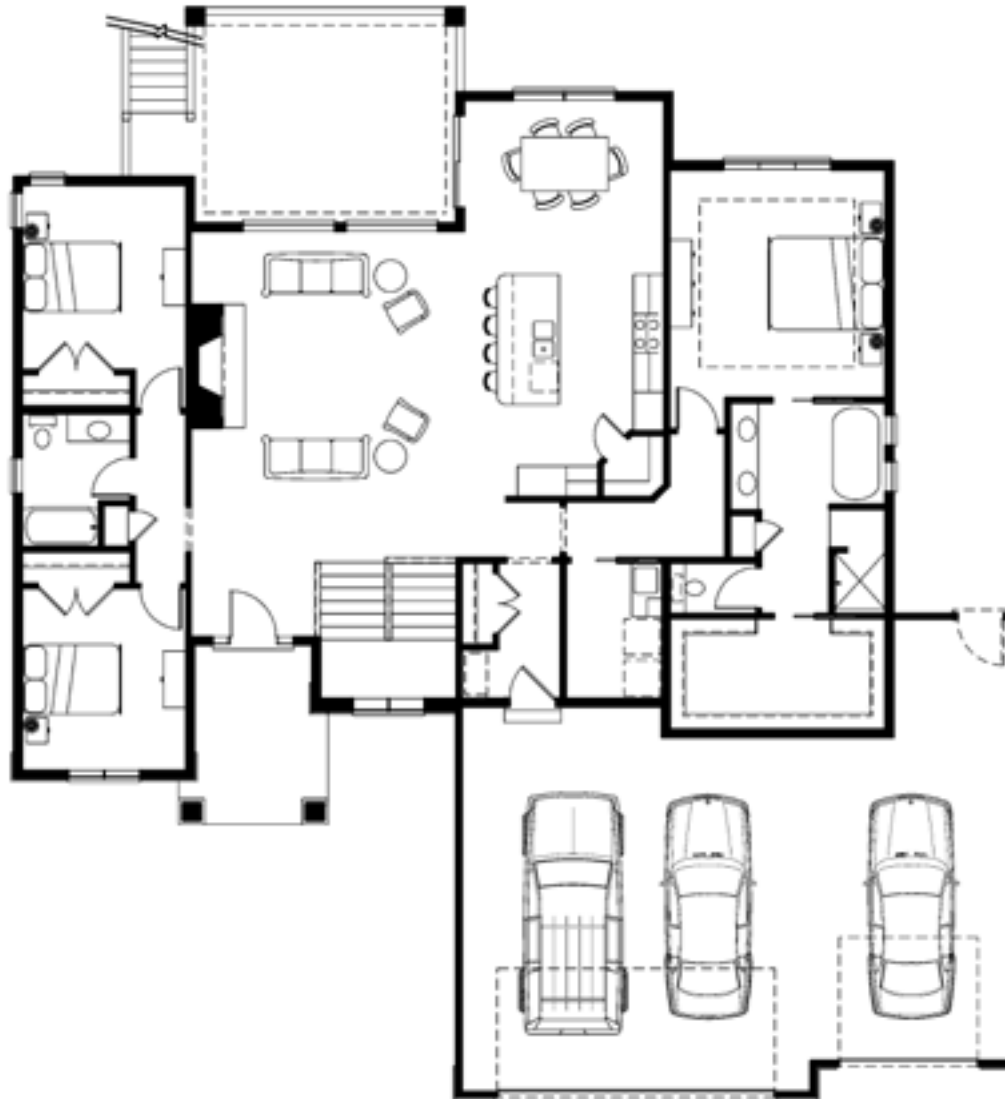

This home has it all...

With details and amenities to spare.

Combine high style with smart thinking and you've got the Elway, an amazing home design that packs a lot of punch into just over 2,000 square feet. This energy efficient home is built with you in mind. Imagine greeting guests on a cozy covered front porch, relaxing by the living room fireplace or ending your day in your gorgeous master suite, which is separated from the other bedrooms for maximum privacy.

# Model Home Elway

- 2,051 sq. ft.
- 3 Bedrooms
- 2 Bathrooms
- 3 Car Garage

## Other Features:

Insulated Garage

Custom Kitchen with  
Solid Surface Tops

Great Room with Fireplace

Custom Closet Shelving

Everything about The Elway is impressive, especially after you add your own style and flair. If you're looking for a home in this popular size range, this is one design that's hard to beat.