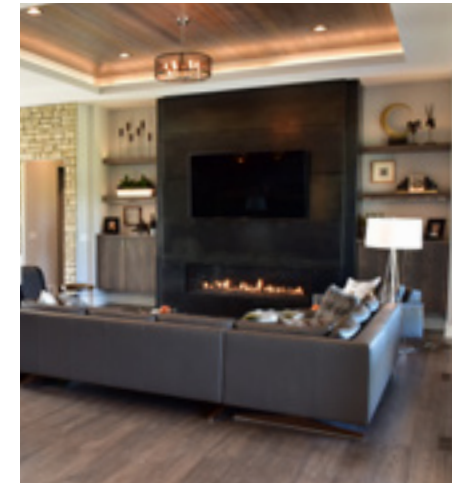

Model Home Belmont

2,482 sq. ft.

3 Bedrooms

2 Bathrooms

3 Car Oversized Garage

Other Features:

Master Suite Walk-In Closet

· Master Bath Walk-In Shower

· Custom Closet Shelving

· Custom Kitchen

All three bedrooms and the laundry room feature walk-in closets, so keeping life organized is never an issue. The mudroom includes stylish lockers and the oversize garage is designed to with extra space for even more storage in the back.

If you are looking for space to stretch out and room to grow, the Belmont may just be your new home, and then some.

☎ 605.232.4000

🌐 1JHomes.com