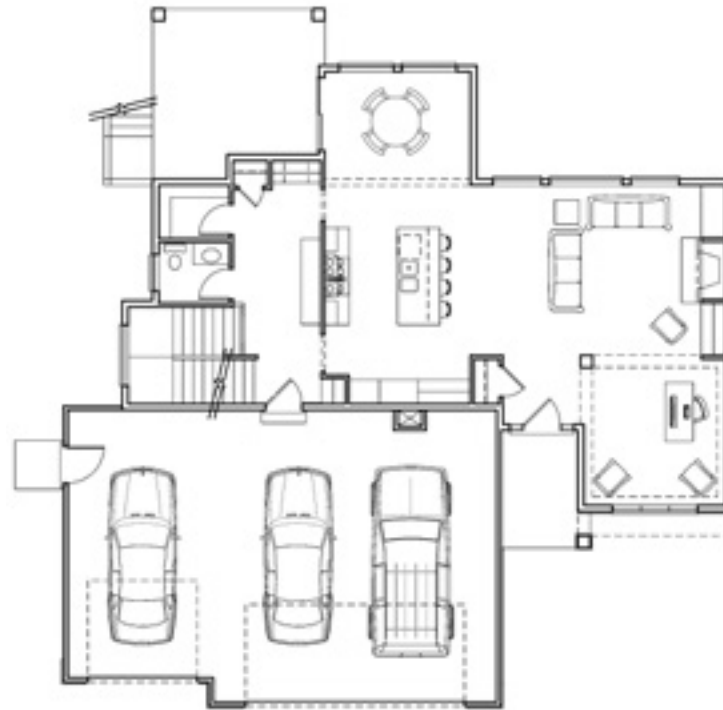

Model 2535

The open concept is perfect for entertaining...

Complete with a flex room for formal dining, a grand piano or a home office.

This two-story beauty is one of our newest models, featuring just over 2,500 square feet of living space and beautiful detail throughout. The open concept throughout the main floor is perfect for entertaining, complete with a flex room for formal dining, a grand piano, or a home office.

Model Home 2535

- 2,535 sq. ft.
- 4 Bedrooms
- 3.5 Bathrooms
- Oversized 3 Car Garage

Other Features:

- Large Modern Drop Zone
 - Master Suite/Walk-In Closet
 - Mini Master Suite
 - Walk-in Pantry
 - Custom Kitchen
 - 2nd Floor Laundry
- Four bedrooms on the second floor provide enough space for plenty of summertime or holiday guests, and your growing family. If you are looking for the perfect layout for living, entertaining, and growing, our Model 2535 may just be your forever home.