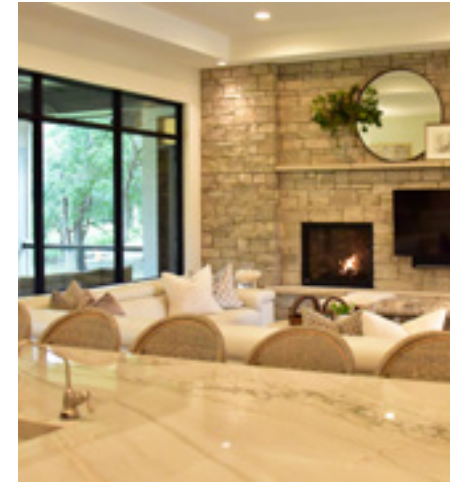

Model Home 2266

- 2,266 sq. ft.
- 3 Bedrooms
- 2 Bathrooms
- Oversized 3 Car Garage

Other Features:

- Walk-In Pantry
- Master Bath With Tub
- Custom Closet Shelving
- Solid Surface Kitchen Countertops
- Gas Fireplace
- Spacious Covered Deck

There are very few things we left off the list when it came to amenities—but if you think of something, we'll be glad to add it in. This is one home that feels like forever before you even walk in the door.

☎ 605.232.4000

🌐 IJHomes.com