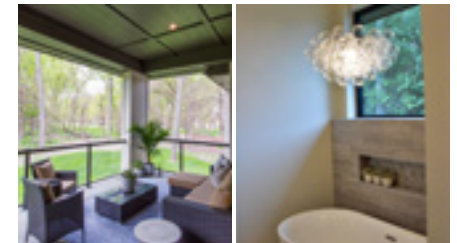

Model Home 2266

- 2,266 sq. ft.
- 3 Bedrooms
- 2 Bathrooms
- Oversized 3 Car Garage

Other Features:

- Walk-In Pantry
- Master Bath With Tub
- Custom Closet Shelving
- Solid Surface Kitchen Countertops
- Gas Fireplace
- Spacious Covered Deck

There are very few things we left off the list when it came to amenities—but if you think of something, we'll be glad to add it in. This is one home that feels like forever before you even walk in the door.

☎ 605.232.4000

🌐 IJHomes.com