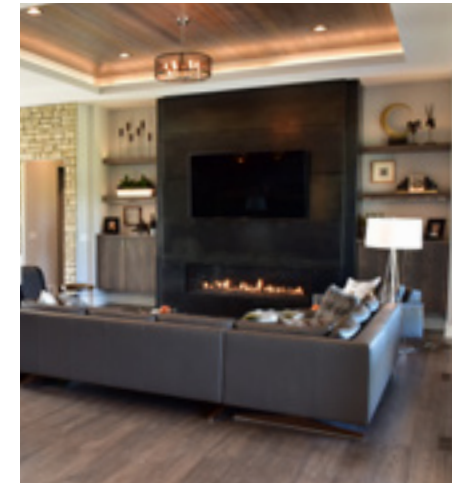

Model 1930

The beautiful, updated style of a modern home...

With plenty of room for everyone.

You really can have it all. The 1930 Model gives you the beautiful, updated style of a modern home with plenty of room for everyone-and packs it all into a convenient ranch layout. The exterior styling provides great curb appeal and a “wow” factor to welcome you home every day.

### Other Features:

Custom Kitchen

Custom Closet Shelving

Beautiful Solid Surface  
Countertops Throughout

Great Room with Light Cove Tray  
Ceiling and Gas Fireplace

Spacious Covered Back Deck

The open great room is perfect  
for family fun or entertaining  
guests. And with the large  
outdoor patio right off the  
dining area, it's easy to extend  
the fun outside.