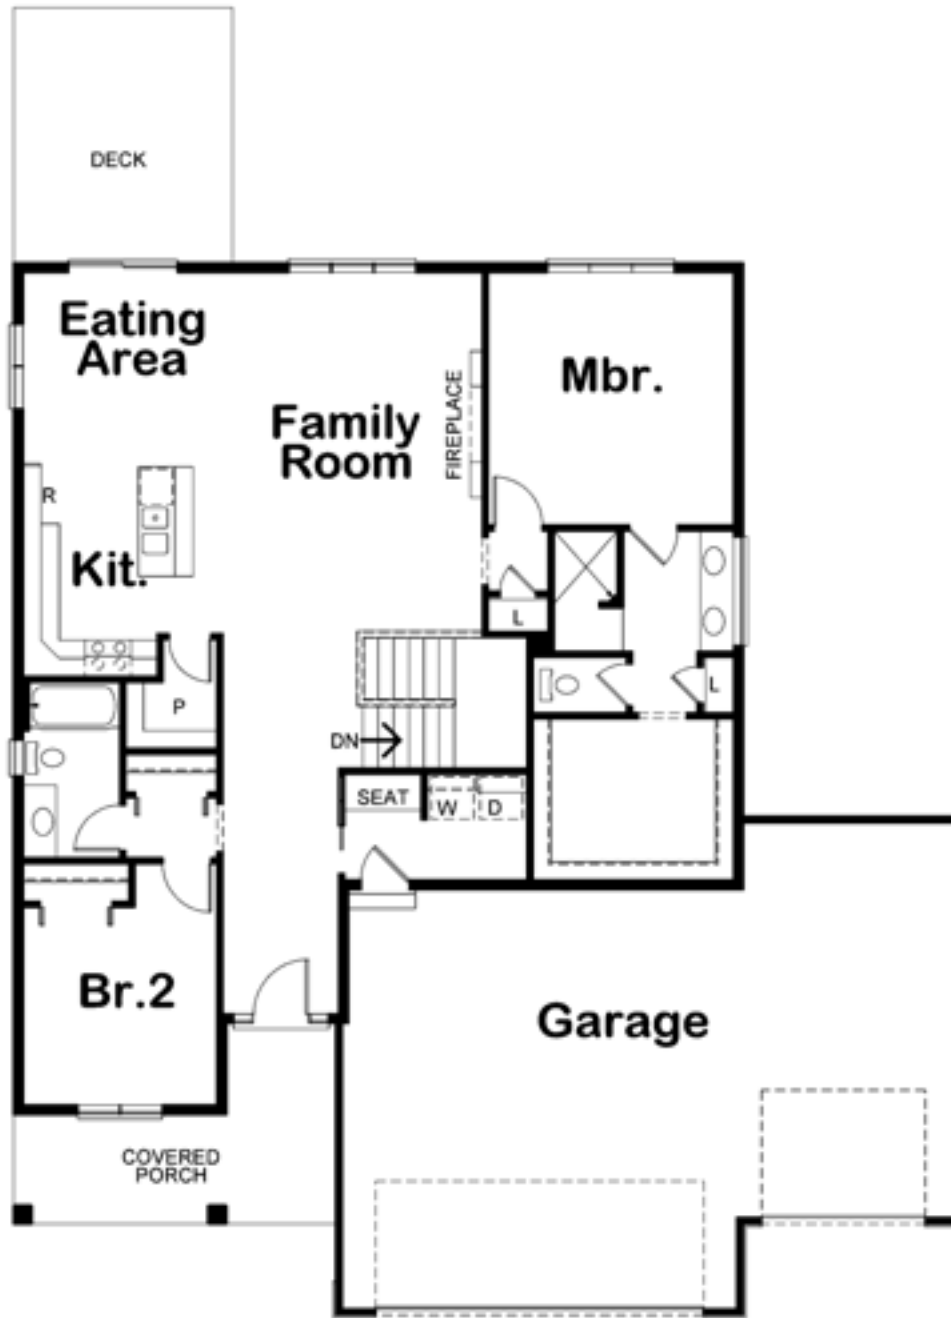

The open floor plan features a custom kitchen...

overlooking the great room and a gorgeous corner fireplace.

One of the best features of this smartly designed single-story is the spacious master suite featuring a custom walk-in shower, double vanity and a roomy walk-in closet. You'll also find a private second bedroom in the 1566 Avant with an attached bath, which makes it a perfect place for a home office.

Model Home 1566 Avant

-  1,566 sq. ft.
-  2 Bedrooms
-  2 Bathrooms
-  3 Car Garage

Other Features:

- Insulated Garage
- Custom Kitchen & Closets
- Great Room with Fireplace
- Expansive Outdoor Living
- Great Room Vaulted Ceilings

The open floor plan features a custom kitchen overlooking the great room and a gorgeous fireplace, with plenty of space for entertaining thanks to bar seating along the kitchen island. There's also a lower level featuring plenty of space for extra bedrooms, an exercise room or the man cave of your dreams.