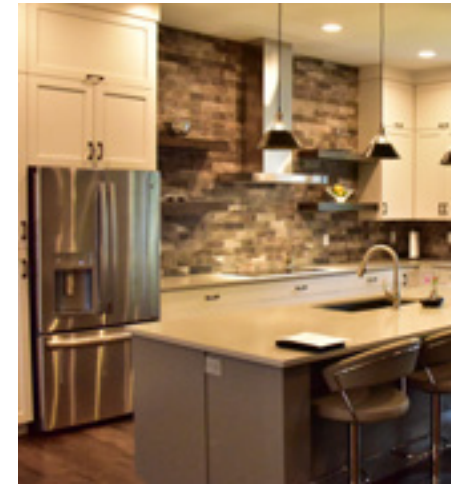

The open floor plan features a custom kitchen...

overlooking the great room and a gorgeous corner fireplace.

One of the best features of this smartly designed single-story is the spacious master suite featuring a custom walk-in shower, double vanity and a roomy walk-in closet. You'll also find a private second bedroom in the 1566 Avant with an attached bath, which makes it a perfect place for a home office.

Model Home 1566 Avant

-  1,566 sq. ft.
-  2 Bedrooms
-  2 Bathrooms
-  3 Car Garage

Other Features:

- Insulated Garage
- Custom Kitchen & Closets
- Great Room with Fireplace
- Expansive Outdoor Living
- Great Room Vaulted Ceilings

The open floor plan features a custom kitchen overlooking the great room and a gorgeous fireplace, with plenty of space for entertaining thanks to bar seating along the kitchen island. There's also a lower level featuring plenty of space for extra bedrooms, an exercise room or the man cave of your dreams.