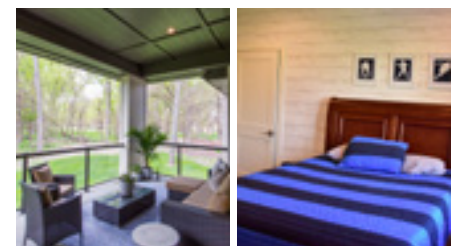

The open floor plan features a custom kitchen...

overlooking the great room and a gorgeous corner fireplace.

One of the best features of this smartly designed single-story is the spacious master suite featuring a custom walk-in shower, double vanity and a roomy walk-in closet. You'll also find a private second bedroom in the 1566 Avant with an attached bath, which makes it a perfect place for a home office.

Model Home 1566 Avant

-  1,566 sq. ft.
-  2 Bedrooms
-  2 Bathrooms
-  3 Car Garage

Other Features:

- Insulated Garage
- Custom Kitchen & Closets
- Great Room with Fireplace
- Expansive Outdoor Living
- Great Room Vaulted Ceilings

The open floor plan features a custom kitchen overlooking the great room and a gorgeous fireplace, with plenty of space for entertaining thanks to bar seating along the kitchen island. There's also a lower level featuring plenty of space for extra bedrooms, an exercise room or the man cave of your dreams.