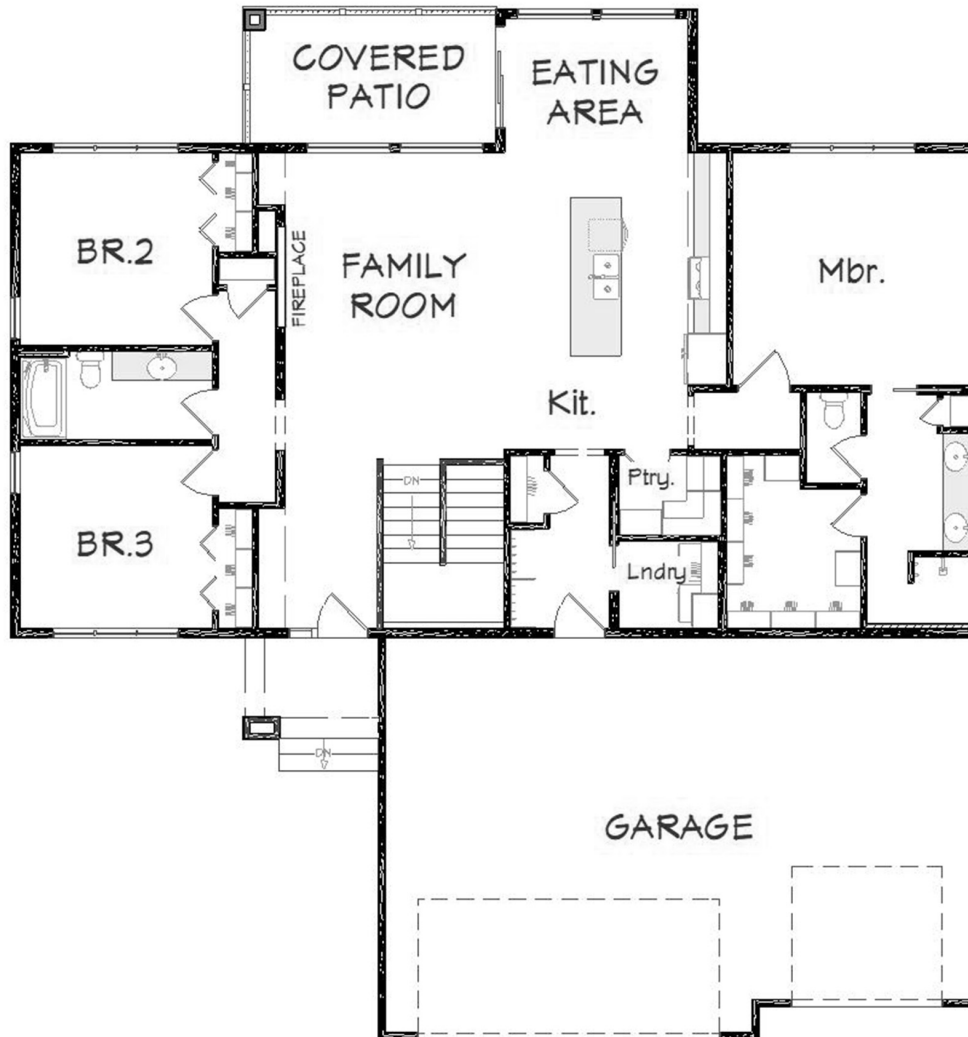

The beautiful, updated style of a modern home...

with plenty of room for everyone.

This home just might have you at hello. The Willow makes a bold statement before you ever walk in the door, thanks to a grand covered entryway and impressive curb appeal.

Model Home The Willow

-  1,807 sq. ft.
-  3 Bedrooms
-  2 Bathrooms
-  3 Car Garage

Other Features:

- Insulated Garage
- Custom Kitchen with Solid Surface Tops
- Great Room with Fireplace
- Custom Closet Shelving
- Spacious Covered Back Deck

Inside, you'll find an open floor plan that makes the most of your living space, featuring a large kitchen bar that is sure to be everyone's favorite gathering space. Your mudroom is located just off the garage, featuring storage closets and access to the laundry room—perfect for a busy family.