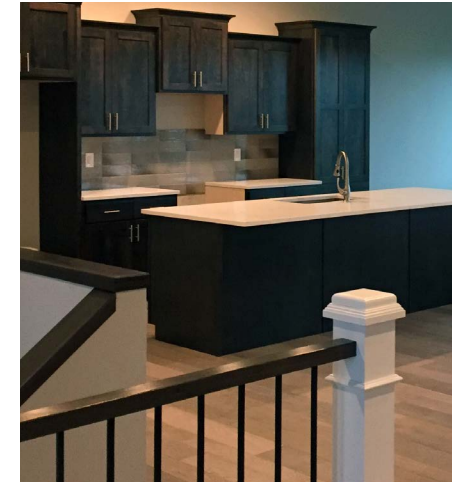

The beautiful, updated style of a modern home...

with plenty of room for everyone.

This home just might have you at hello. The Willow makes a bold statement before you ever walk in the door, thanks to a grand covered entryway and impressive curb appeal.

Model Home The Willow

-  1,807 sq. ft.
-  3 Bedrooms
-  2 Bathrooms
-  3 Car Garage

Other Features:

- Insulated Garage
- Custom Kitchen with Solid Surface Tops
- Great Room with Fireplace
- Custom Closet Shelving
- Spacious Covered Back Deck

Inside, you'll find an open floor plan that makes the most of your living space, featuring a large kitchen bar that is sure to be everyone's favorite gathering space. Your mudroom is located just off the garage, featuring storage closets and access to the laundry room—perfect for a busy family.