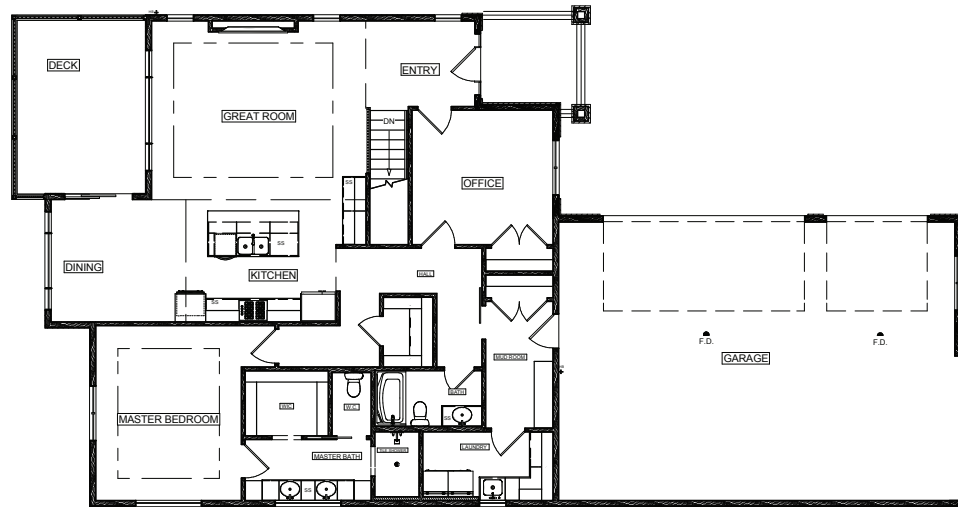

With the Master Suite on the main floor...

there is also the option for an office or another bedroom!

The side load 3 car garage is what makes this ranch home plan! With the Master Suite on the main floor, there is also the option for an office or another bedroom! 2 more bedrooms can be finished in the basement along with a large family room!! This makes this home have a warm cozy feeling!

Model Home The Vista

1,753 sq. ft.

2 Bedrooms

2 Bathrooms

3 Car Garage

Other Features:

Master Suite

Office or Bedroom

Large Outdoor Deck

Great Room with Fireplace

The side load 3 car garage is what makes this ranch home plan! With the Master Suite on the main floor, there is also the option for an office or another bedroom! 2 more bedrooms can be finished in the basement along with a large family room!! This makes this home have a warm cozy feeling!