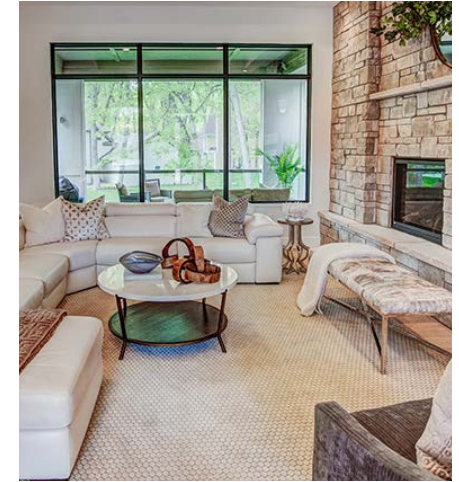

It's inviting open concept design lends itself perfectly...

to entertaining family and friends, or simply relaxing by the fireplace.

One of the standout aspects of this charming duplex is its masterful use of space. One stand-out feature is the luxurious master suite with a spacious walk-in shower and walk-through closet.

## Other Features:

Open Floor Plan

Contemporary Fireplace

Privacy Wall Between Decks

Custom Kitchen w/ Solid Surface Counter Tops

Master Bath w/ Walk-in Tile Shower

Custom Closets

Optional Finished Basement

Its inviting open concept design lends itself perfectly to entertaining family and friends, or simply spending a relaxed evening by the fireplace.

☎ 605.232.4000

🌐 1JHomes.com