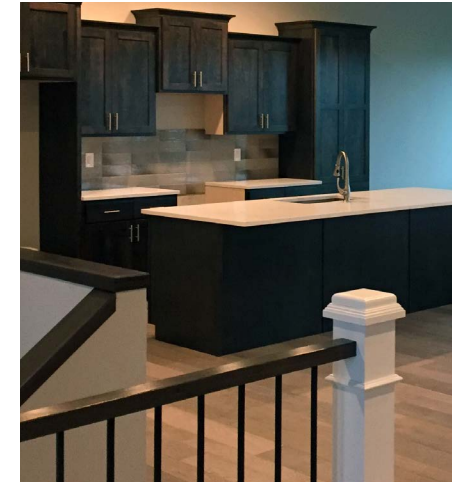

The beautiful, updated style of a modern home...

with plenty of room for everyone.

This home just might have you at hello. The Fairview makes a bold statement before you ever walk in the door, thanks to a grand covered entryway and impressive curb appeal.

# Model Home The Fairview

-  1,807 sq. ft.
-  3 Bedrooms
-  2 Bathrooms
-  3 Car Garage

## Other Features:

Insulated Garage

Custom Kitchen with  
Solid Surface Tops

Great Room with Fireplace

Custom Closet Shelving

Spacious Covered Back Deck

Inside, you'll find an open floor plan that makes the most of your living space, featuring a large kitchen bar that is sure to be everyone's favorite gathering space. Your mudroom is located just off the garage, featuring storage closets and access to the laundry room—perfect for a busy family.