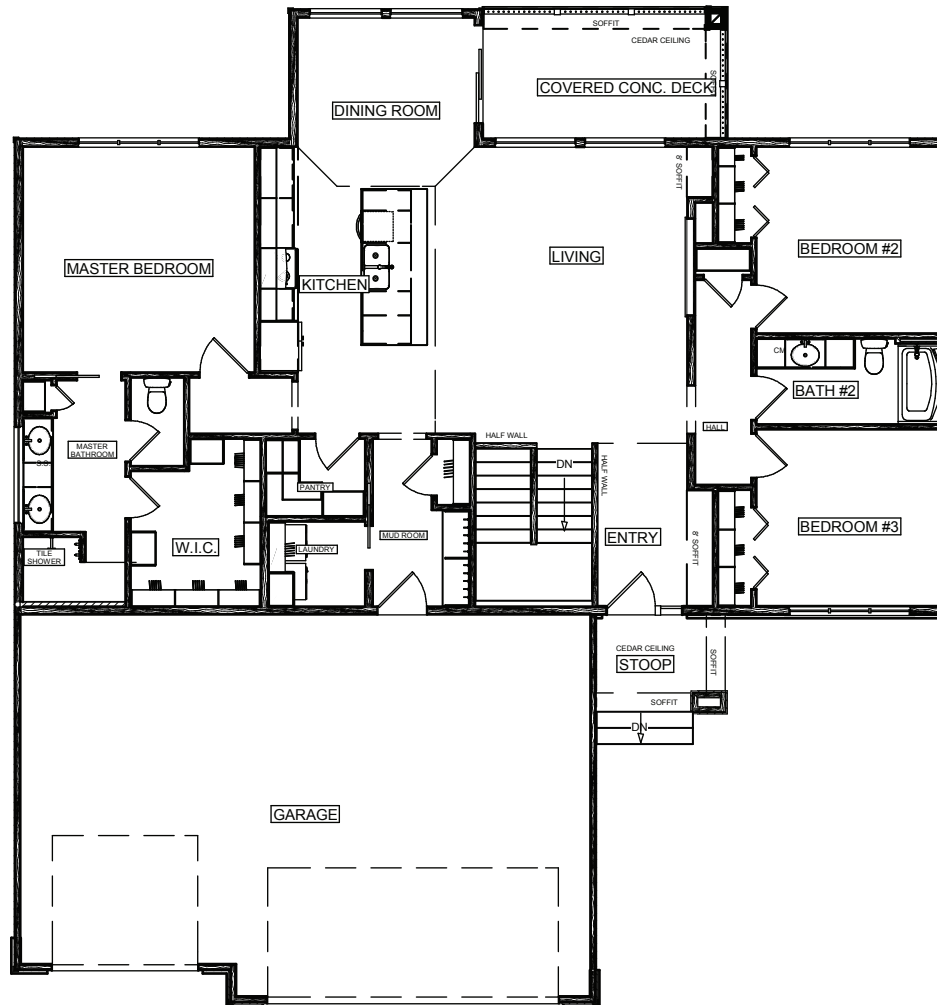

The beautiful, updated style of a modern home...

with plenty of room for everyone.

This home just might have you at hello. The Fairview makes a bold statement before you ever walk in the door, thanks to a grand covered entryway and impressive curb appeal.

# Model Home The Fairview

-  1,807 sq. ft.
-  3 Bedrooms
-  2 Bathrooms
-  3 Car Garage

## Other Features:

Insulated Garage

Custom Kitchen with  
Solid Surface Tops

Great Room with Fireplace

Custom Closet Shelving

Spacious Covered Back Deck

Inside, you'll find an open floor plan that makes the most of your living space, featuring a large kitchen bar that is sure to be everyone's favorite gathering space. Your mudroom is located just off the garage, featuring storage closets and access to the laundry room—perfect for a busy family.