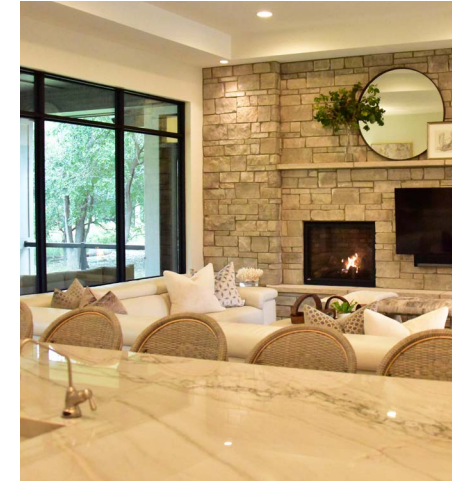

The open floor plan features a custom kitchen...

overlooking the great room and a gorgeous fireplace.

One of the best features of this smartly designed single-story is the spacious master suite featuring gorgeous 10 ft. ceilings, a custom walk-in shower, double vanity and a roomy walk-in closet. You'll also find a private second bedroom in the Avant with an attached bath, which makes it a perfect place for a home office.

# Model Home The Avant

-  1,685 sq. ft.
-  2 Bedrooms
-  2 Bathrooms
-  3 Car Garage

**Other Features:**

Insulated Garage

Custom Kitchen

Great Room with Fireplace

The open floor plan features a custom kitchen overlooking the great room and a gorgeous fireplace, with plenty of space for entertaining thanks to bar seating along the kitchen island. There's also a lower level featuring plenty of space for extra bedrooms, an exercise room or the man cave of your dreams.