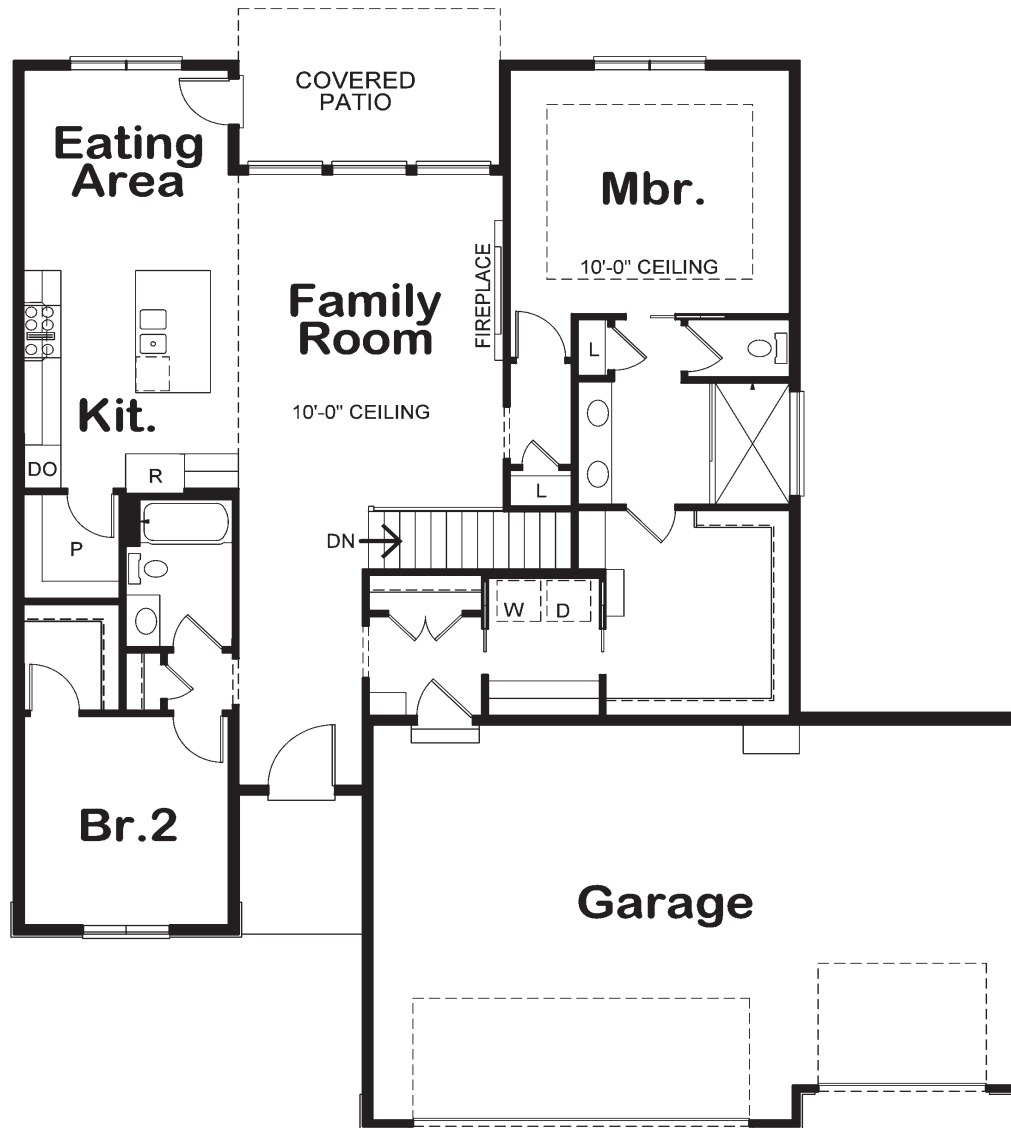

The open floor plan features a custom kitchen...

overlooking the great room and a gorgeous fireplace.

One of the best features of this smartly designed single-story is the spacious master suite featuring gorgeous 10 ft. ceilings, a custom walk-in shower, double vanity and a roomy walk-in closet. You'll also find a private second bedroom in the Avant with an attached bath, which makes it a perfect place for a home office.

# Model Home The Avant

-  1,685 sq. ft.
-  2 Bedrooms
-  2 Bathrooms
-  3 Car Garage

**Other Features:**

Insulated Garage

Custom Kitchen

Great Room with Fireplace

The open floor plan features a custom kitchen overlooking the great room and a gorgeous fireplace, with plenty of space for entertaining thanks to bar seating along the kitchen island. There's also a lower level featuring plenty of space for extra bedrooms, an exercise room or the man cave of your dreams.