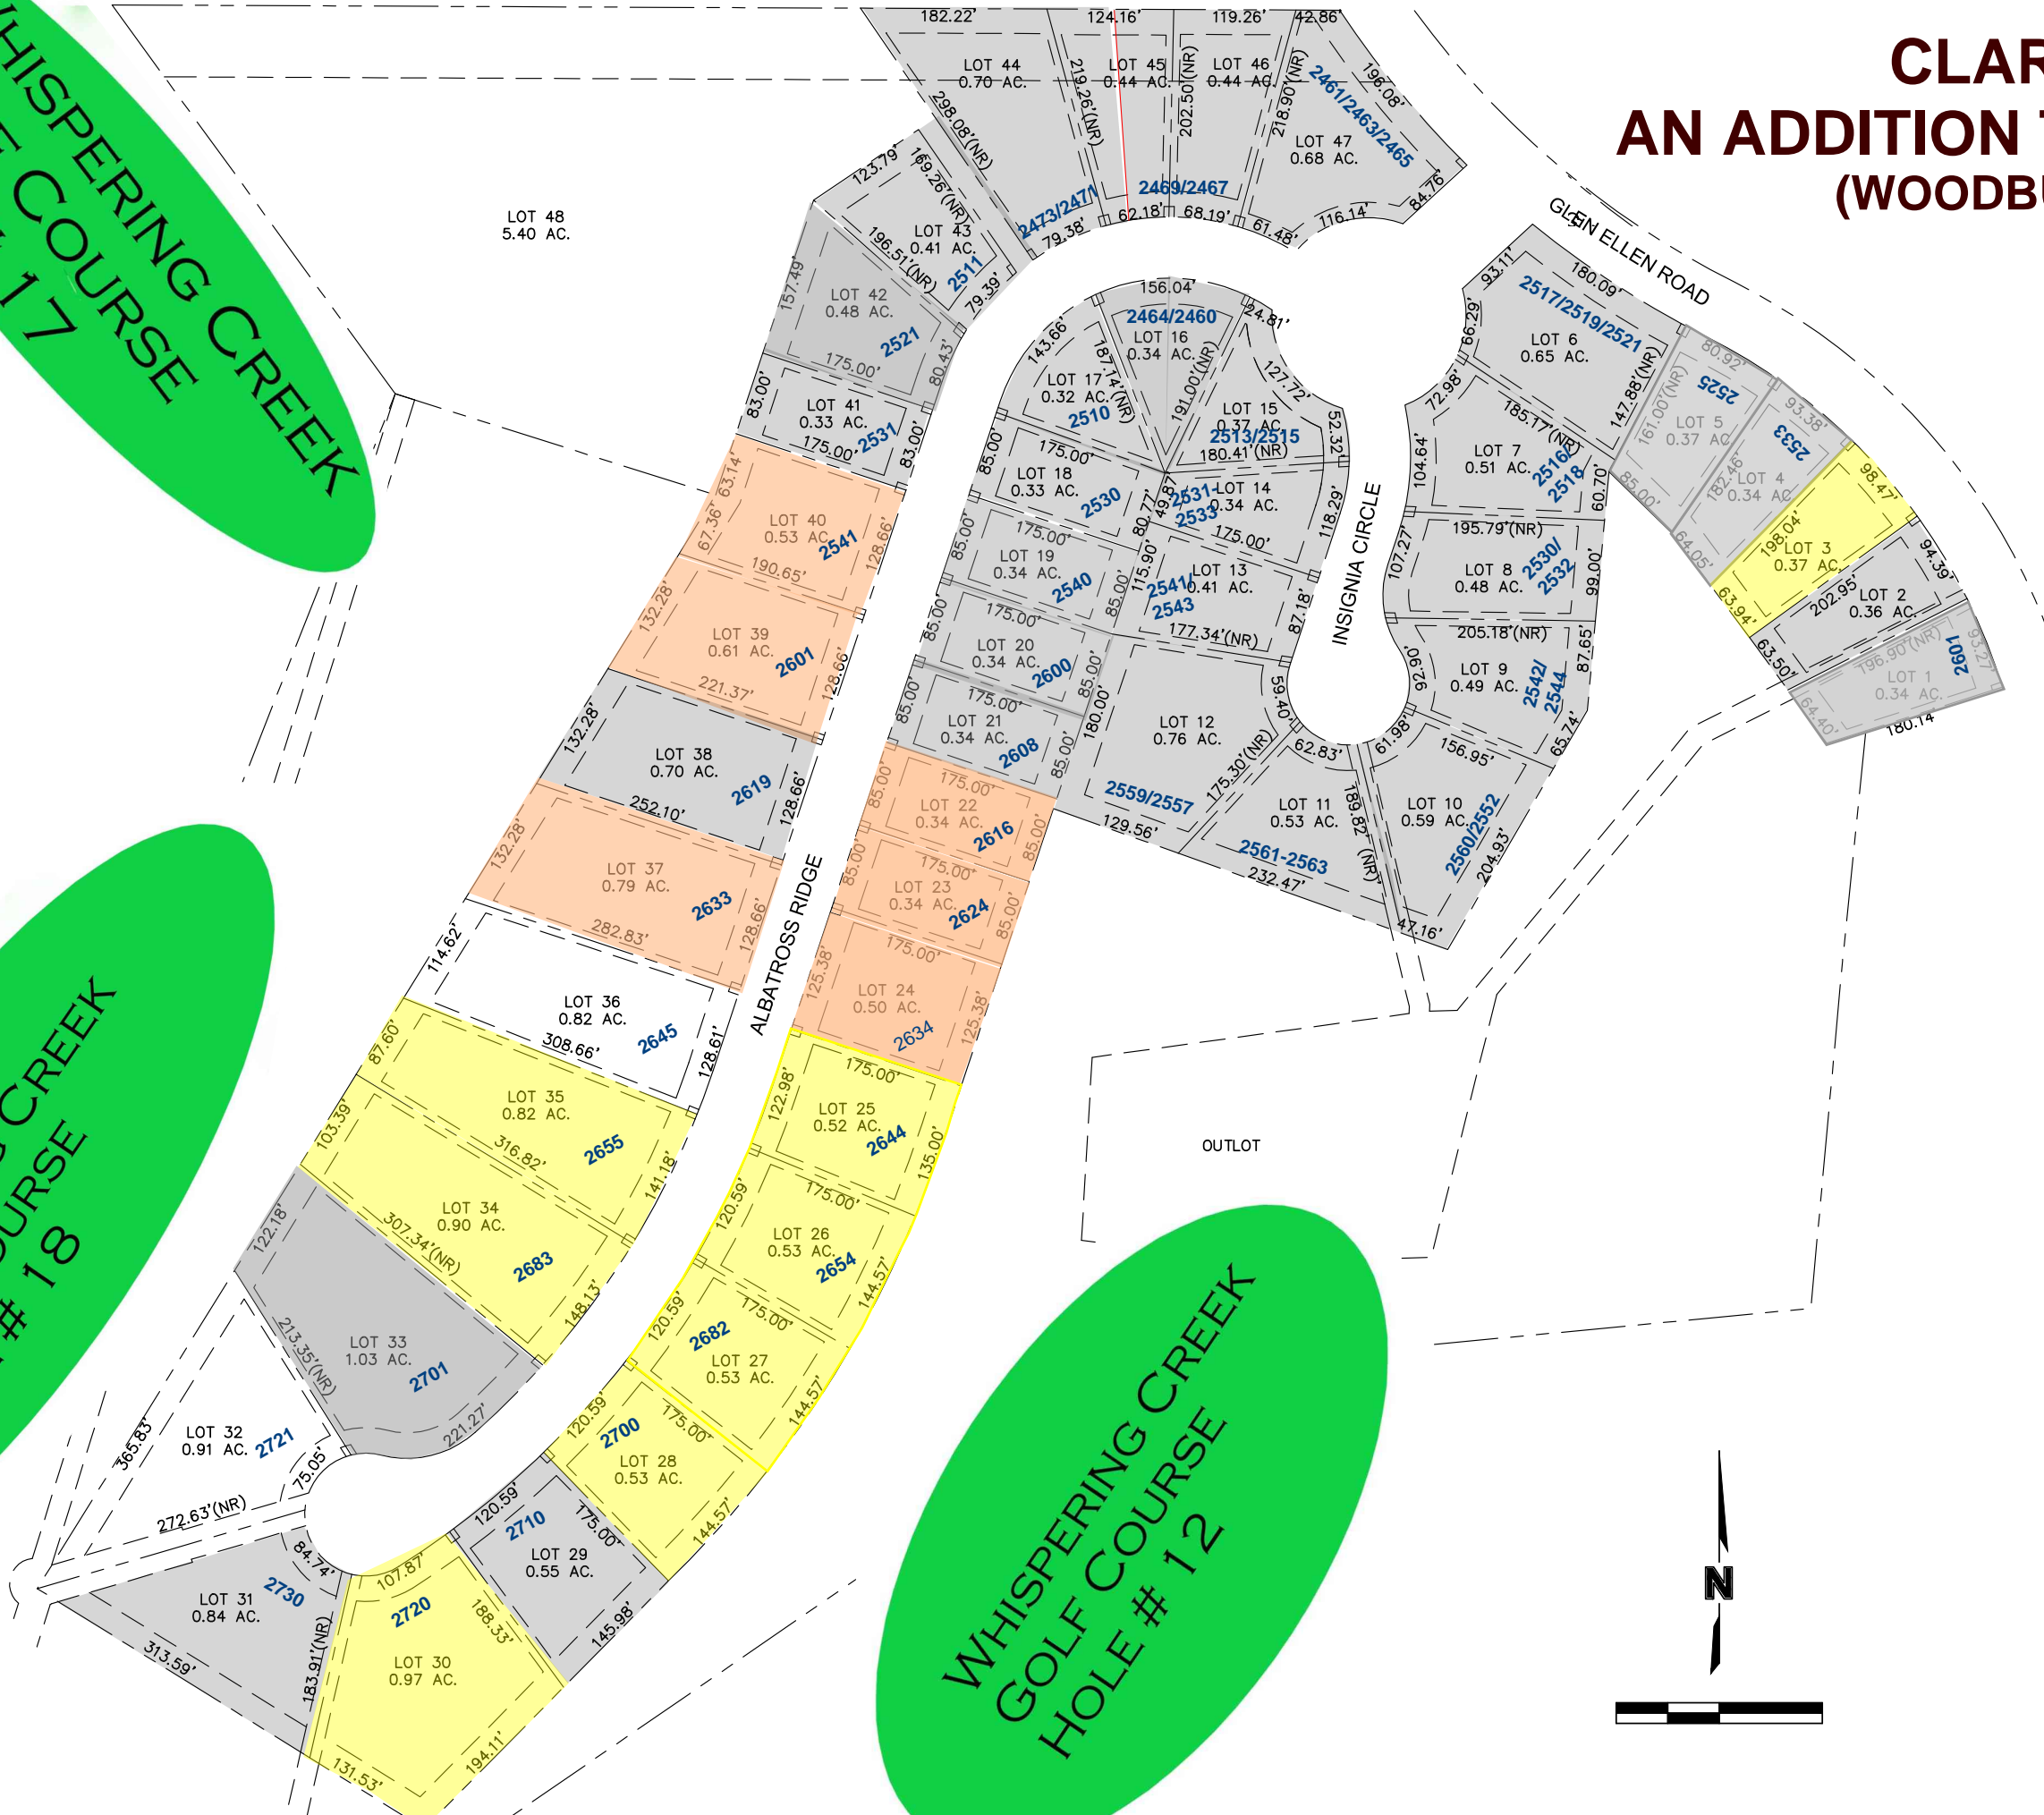

# CLARET VIEW AN ADDITION TO SIOUX CITY, IA (WOODBURY COUNTY)

WHISPERING CREEK  
GOLF COURSE  
HOLE # 17

WHISPERING CREEK  
GOLF COURSE  
HOLE # 18

WHISPERING CREEK  
GOLF COURSE  
HOLE # 12

-  1JHomes Built
-  SOLD
-  1JHomes Own
-  1JHomes Pending/Under Contract
-  SPEC